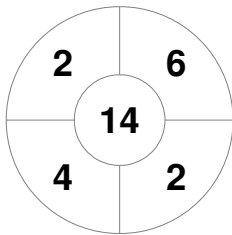

2024 - U18 Girls Nationals - B Section

16 - 21 Jun 2024

Bloemfontein

Match Statistics

| Match # | Date | Time | Pool / Class | Pitch |
|---------|-------------|-------|--------------|--------|
| 11 | 17 Jun 2024 | 11:20 | Pool Y | Eunice |

| | | | | | | | |
|-------------------------|----------|---|---|---|---|---|---------------------------|
| Northern Blues B | Official | 1 | 2 | 3 | 4 | T | Eastern Province B |
| | NGB | 0 | 0 | 0 | 1 | 1 | |
| | EPB | 0 | 0 | 0 | 0 | 0 | |

Penalty Corners

NGB

EPB

Circle Entries

NGB

EPB

Shots

NGB