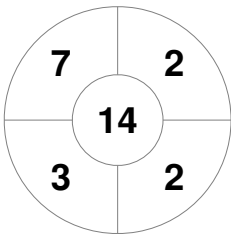

2024 - U16 Girls Nationals - B Section  
28 Jun - 3 Jul 2024  
Bloemfontein

Match Statistics

Match #	Date	Time	Pool / Class	Pitch
25	01 Jul 2024	11:35	Pool Y	Eunice

Northern Blues B	Official	1	2	3	4	T	Mpumalanga
	NGB	0	0	3	0	3	
	MPU	0	0	0	0	0	

Penalty Corners

NGB

MPU

NGB

MPU

Circle Entries

Shots

NGB